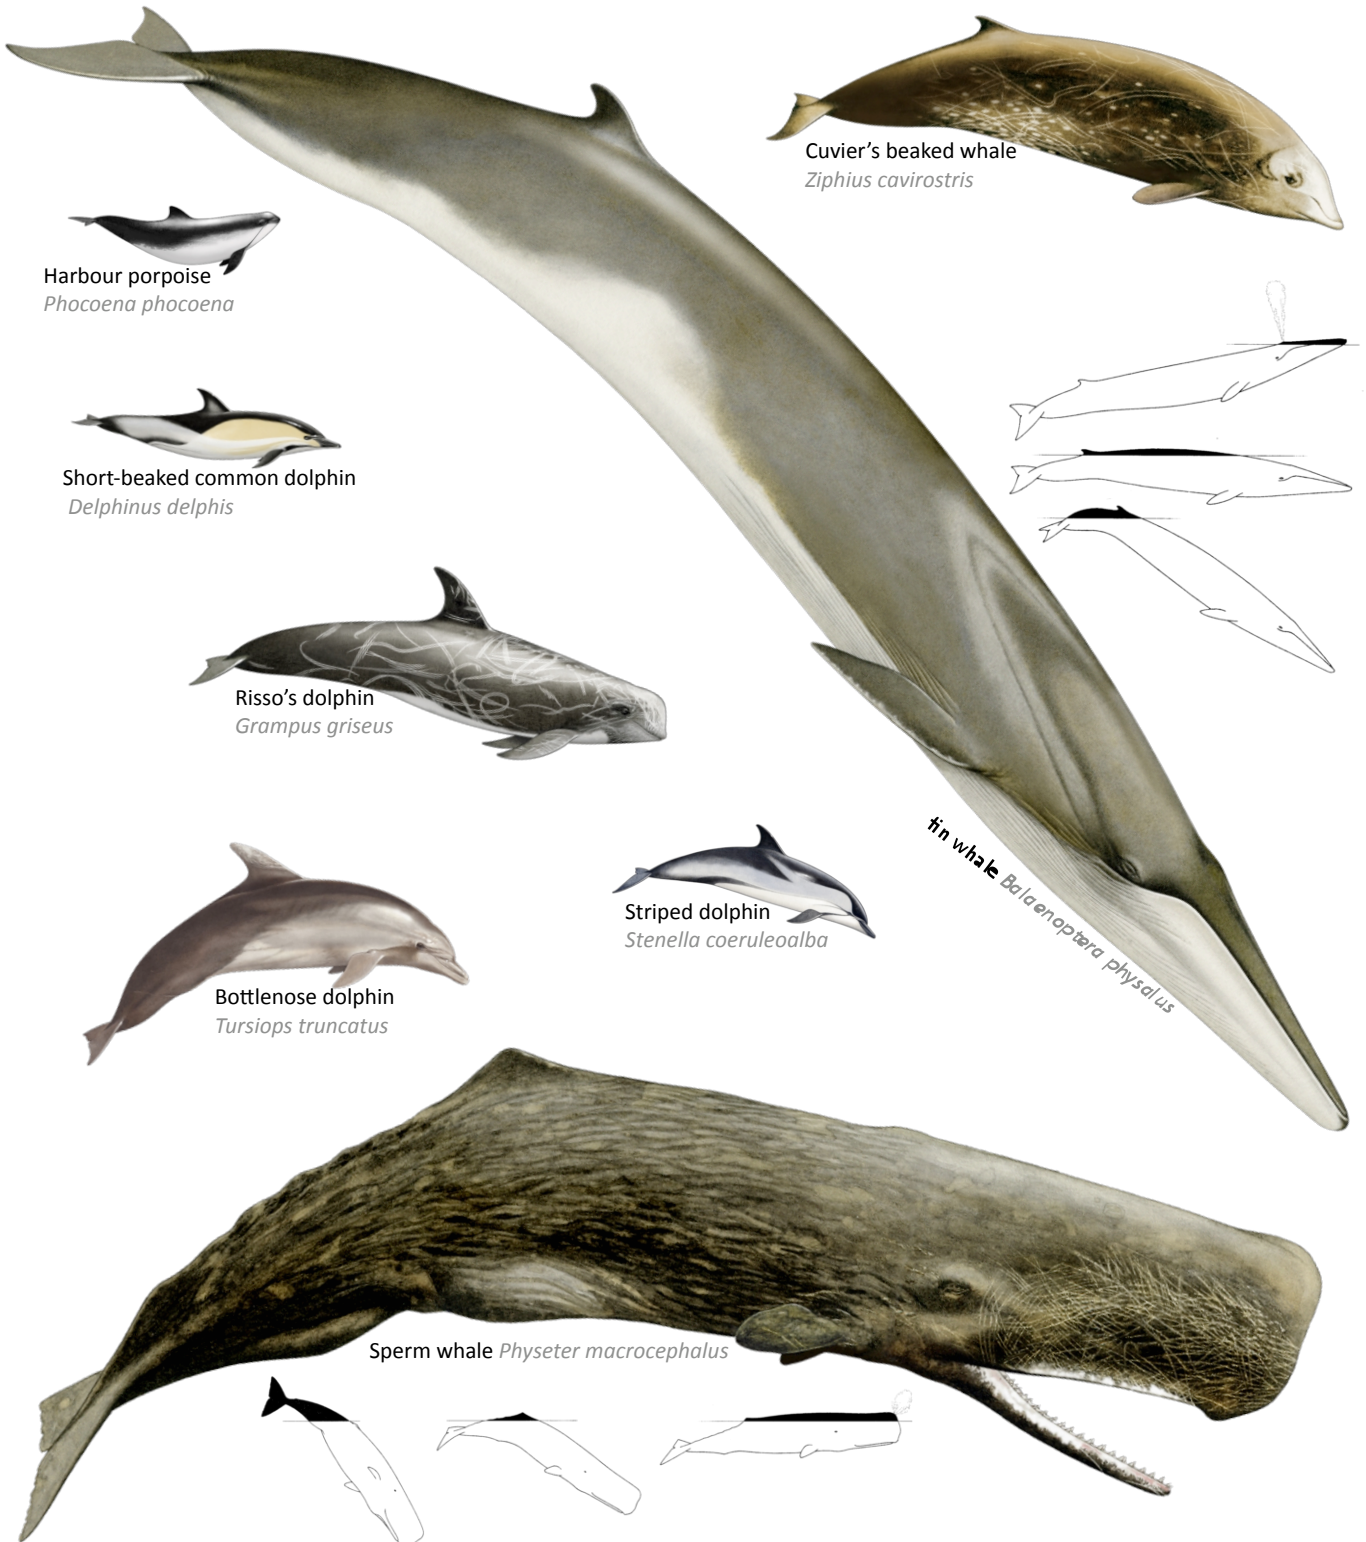

IONIAN

DOLPHIN PROJECT

YOU can help us!

If you come across dolphins or whales when sailing the Ionian Sea, we want to know more about it.

www.ioniandolphinproject.org

www.ioniandolphinproject.org

Cetacean Species Commonly Occurring in the Greek Seas

Harbour porpoise
Phocoena phocoena

Short-beaked common dolphin
Delphinus delphis

Risso's dolphin
Grampus griseus

Bottlenose dolphin
Tursiops truncatus

Striped dolphin
Stenella coeruleoalba

Cuvier's beaked whale
Ziphius cavirostris

fin whale *Balaenoptera physalus*

Sperm whale *Physeter macrocephalus*